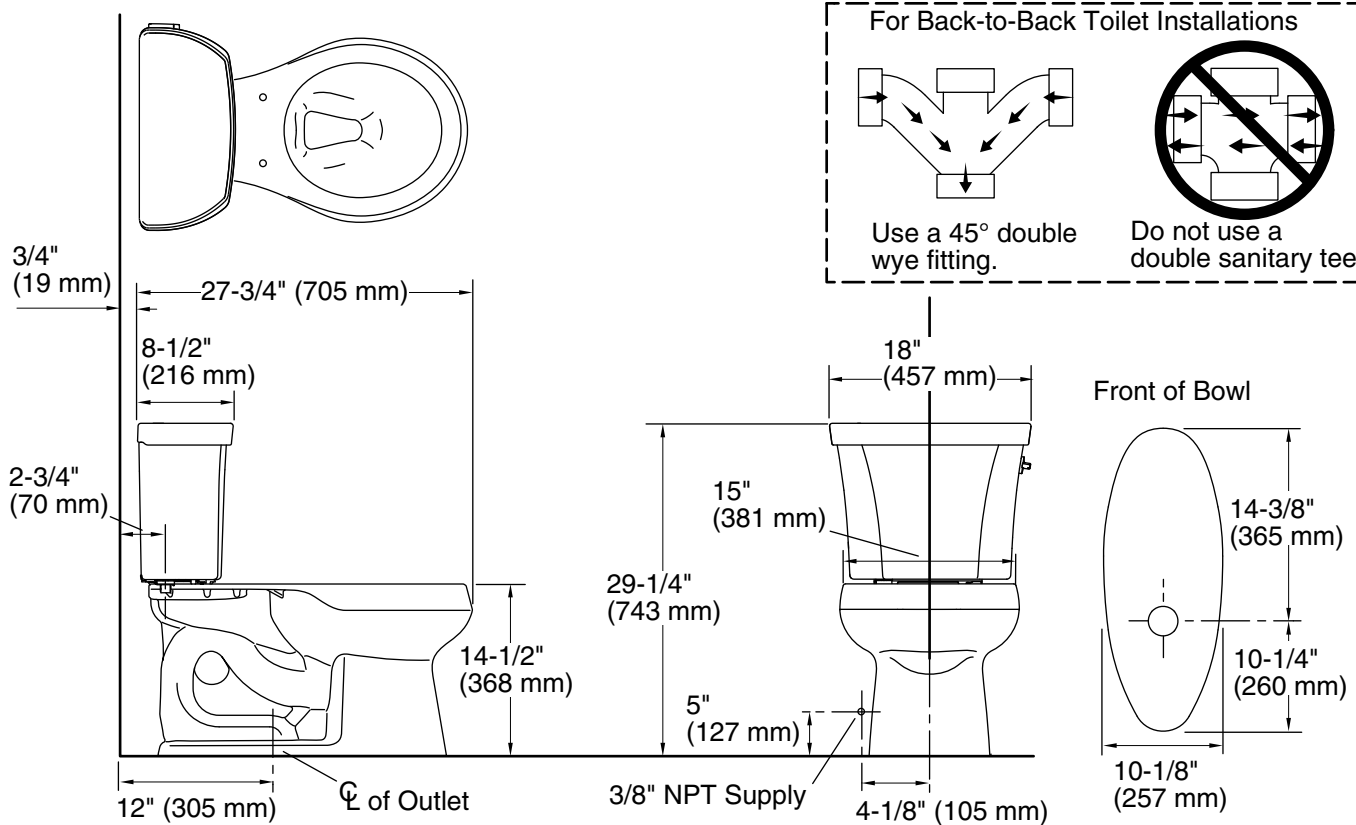

Features

- Two-piece design.
- Round-front bowl offers an ideal solution for smaller bathrooms and powder rooms.
- Right-hand nested trip lever offers a choice of 1.1 or 1.6 gallons per flush (gpf).
- 2-1/8" (54 mm) fully glazed trapway.
- Coordinates with other products in the Wellworth collection.
- Combination consists of the K-4197 bowl and the K-4458-RA tank.

Technology

- Dual-flush technology allows you to choose between a full or partial flush.

Installation

- Seat sold separately.
- Standard 12" (305 mm) rough-in.
- Three-bolt quick-connect installation.

Water Conservation & Rebates

Color	Code	Description
	0	White
	96	Biscuit

Technical Information

All product dimensions are nominal.

Toilet type:	Two-piece, Floor-mount
Waste Outlet:	Floor
Bowl shape:	Round-front
Flush type:	Class Five®
Trap passageway:	2-1/8" (54 mm)
Water Consumption	
Full:	1.6 gpf (6 lpf)
Reduced:	1.1 gpf (4.3 lpf)
Water surface size:	10-1/2" x 7-3/4" (267 mm x 197 mm)
Rim to water surface:	5-1/4" (133 mm)
Rough-in:	12" (305 mm)
Seat-mounting holes:	5-1/2" (140 mm)

Notes

Install this product according to the installation instructions.

For back-to-back toilet installations: Use only a 45° double wye fitting.